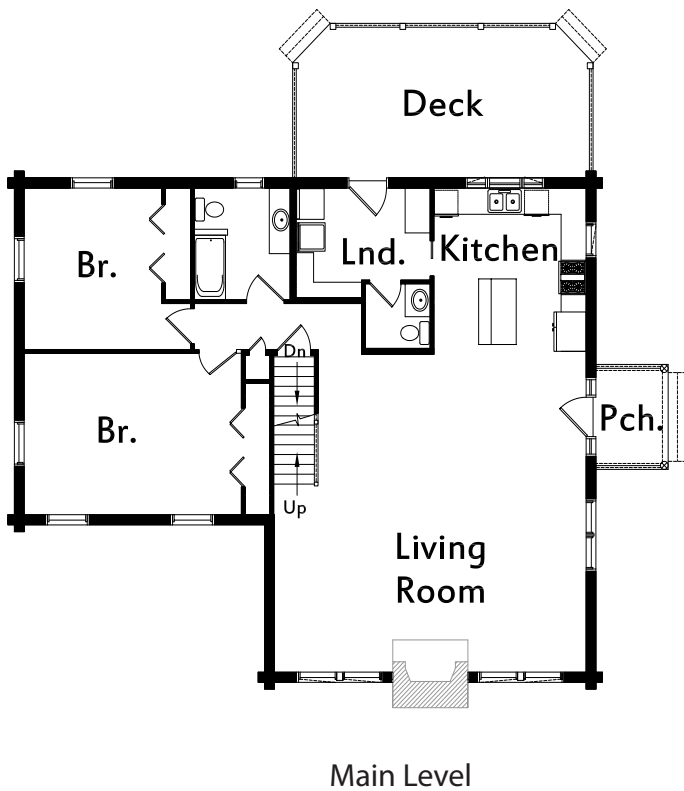

the northeast's premier custom-built log & timber homes since 1982

The Holesapple Log Home

Approx. Overall: 2322 Sq. Ft.

Main Level: 1508 Sq. Ft.

Upper Level: 814 Sq. Ft.

*If you can imagine it,
we can create it!*