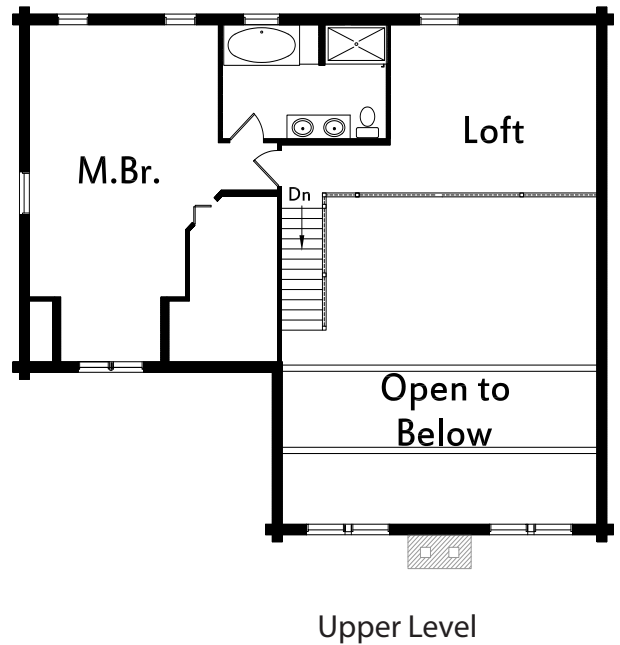

the northeast's premier custom-built log & timber homes since 1982

The Holesapple Log Home

Approx. Overall: 2322 Sq. Ft.

Main Level: 1508 Sq. Ft.

Upper Level: 814 Sq. Ft.

*If you can imagine it,
we can create it!*