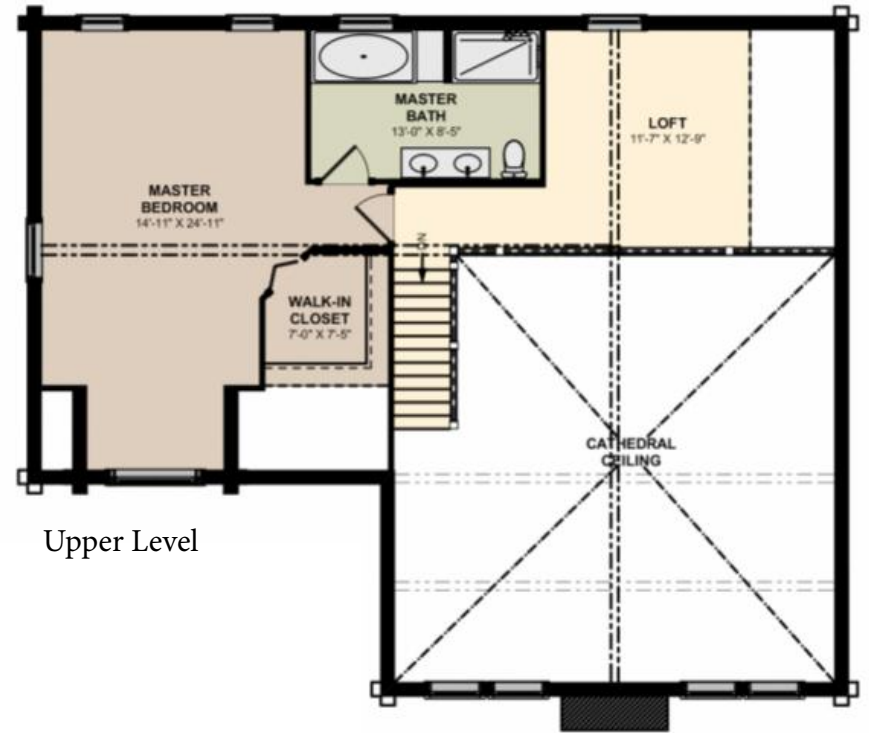

# REAR ELEVATION

The Holsapple Home © Beaver Mountain Log & Cedar Homes

# LEFT ELEVATION

The Holsapple Home © Beaver Mountain Log & Cedar Homes

# RIGHT ELEVATION

The Holsapple Home © Beaver Mountain Log & Cedar Homes

Main Level

Upper Level

## The Holsapple Home

Approx. Overall: 2,322 Sq. Ft.

Main Level: 1,508 Sq. Ft.

Upper Level: 814 Sq. Ft.